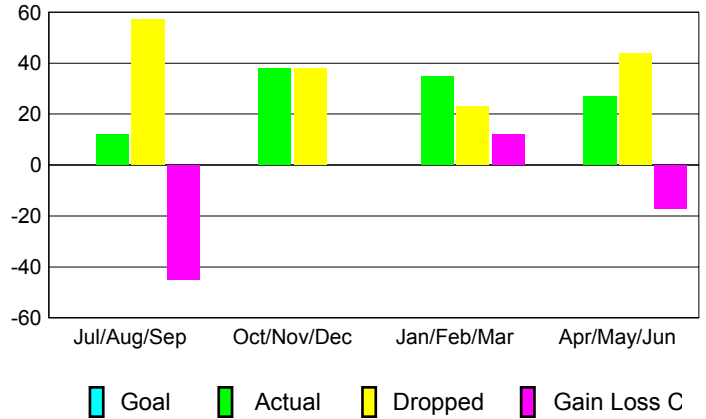

Membership Results 2012-2013
Goal, New, Dropped, Gain/Loss